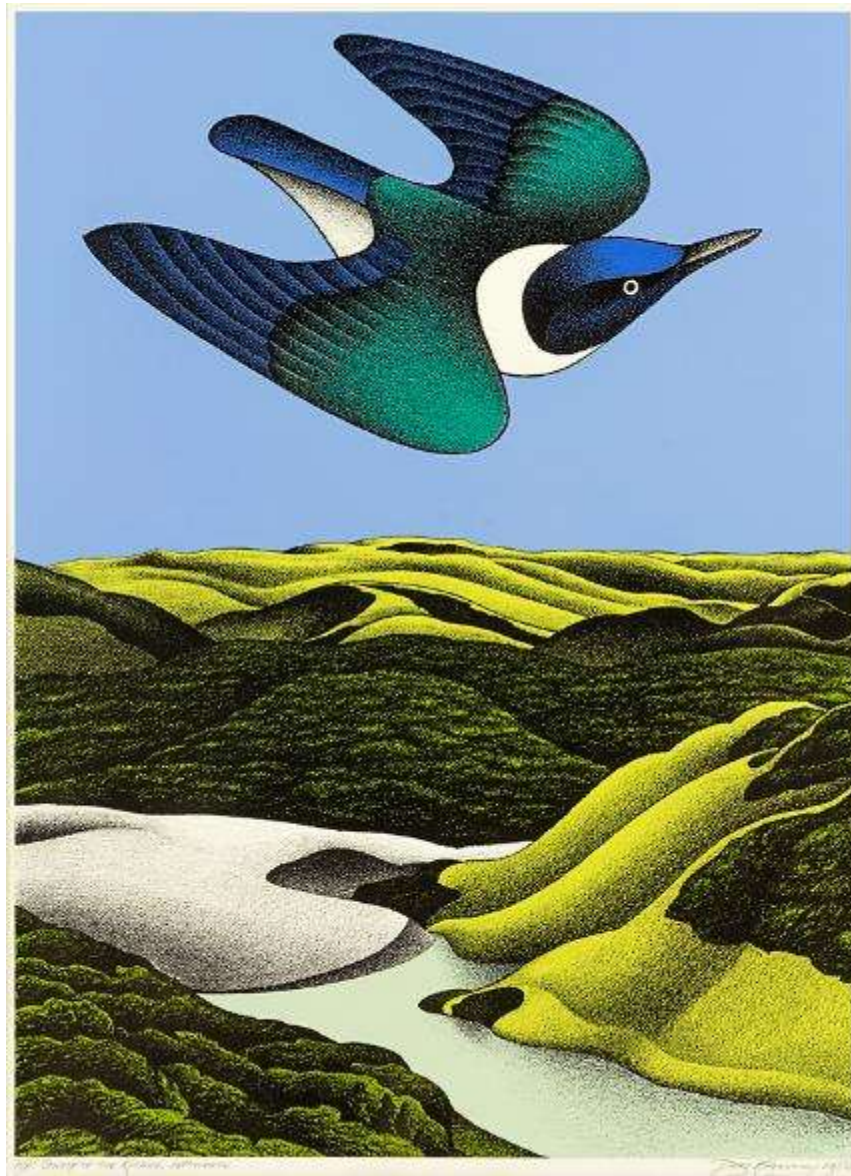

ART +  
OBJECT

Don Binney and the West  
Coast  
Sunday 7 October 2018

Hamish Coney  
ART+OBJECT

Don Binney 1965 - Marti Friedlander

**Wainamu-Te Henga**  
A STUDY

Vanishing Wellington Bird (1971)

Swoop of the Kotare, Waimanu (1980)