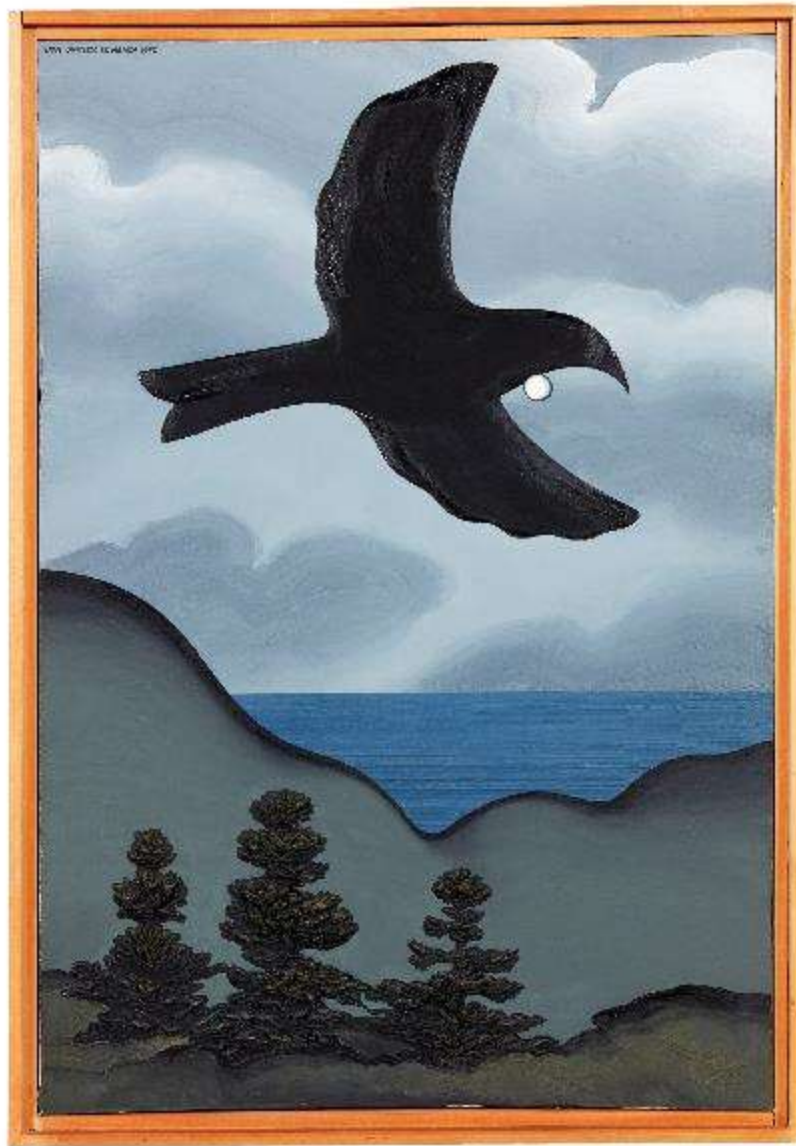

ART +  
OBJECT

Don Binney and the West  
Coast  
Sunday 7 October 2018

Hamish Coney  
ART+OBJECT

Don Binney 1965 - Marti Friedlander

**Wainamu-Te Henga**  
A STUDY

Vanishing Wellington Bird (1971)

Swoop of the Kotare, Waimanu (1980)

Beyond Wainamu, Te Henga III (1974)

Binney at Te Henga – Marti Friedlander

Binney in his art school studio (circa 1979) – Marti Friedlander

Te Henga (1964)

Untitled – Te Henga (1967)

Beyond Kuataika (1970)