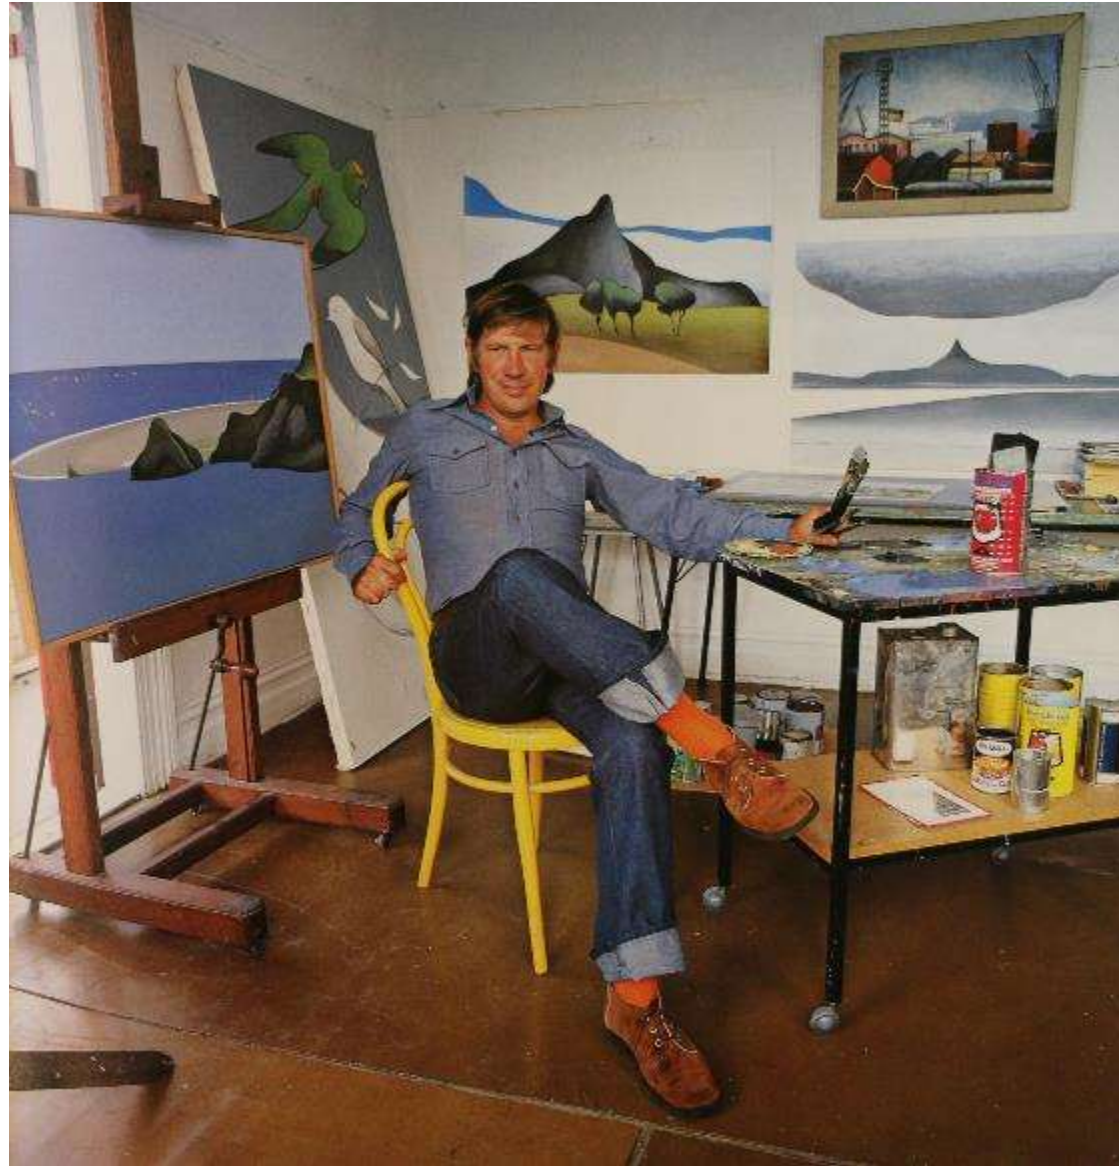

Binney in his art school studio (circa 1979) – Marti Friedlander